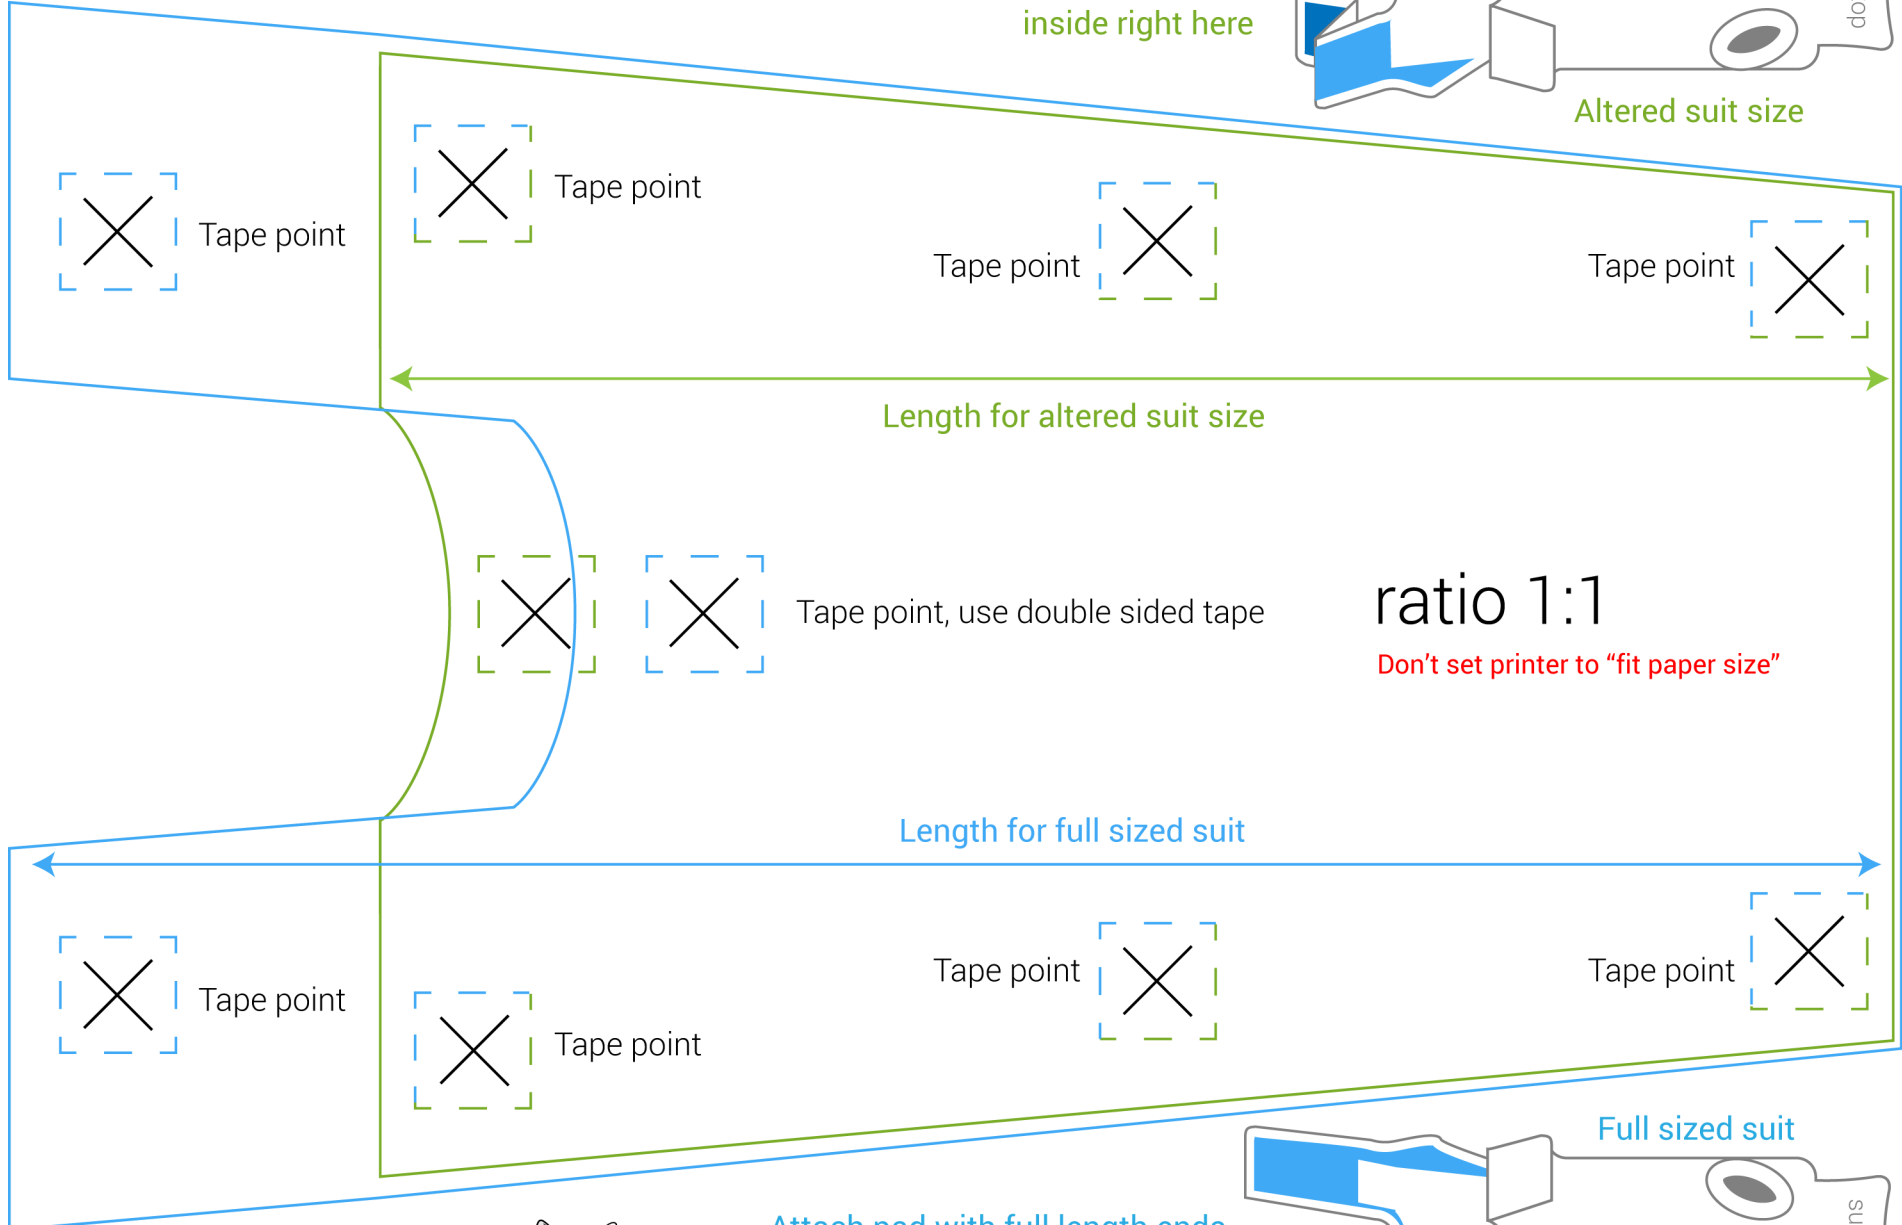

# Pad template for the **Suitical** dog suit

Attach pad with shorter ends inside right here

Attach pad with full length ends inside right here